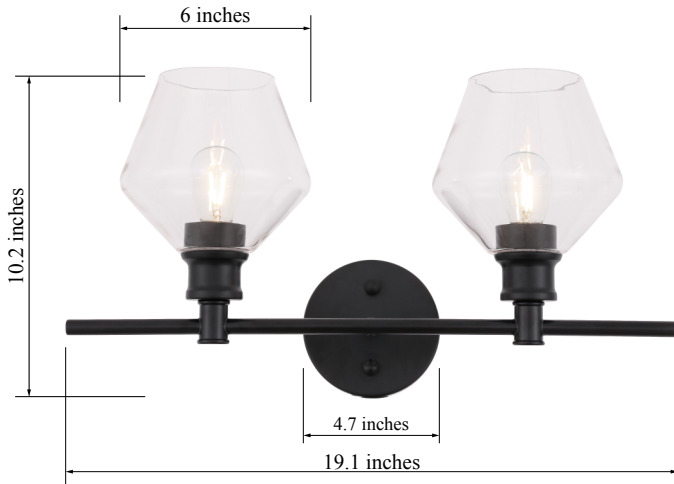

## GENE COLLECTION

Gene 2-Light Wall lamp Clear Glass

Black  
Item No:LD2312BK

Brass  
Item No:LD2312BR

Chrome  
Item No:LD2312C

Available Finishes

### Dimensions

Back plate Size(in)	D4.7"H1"
Chain/Rod Length	N/A
Width	19.1"
Extension	8"
Height	10.2"
Maximum Height	N/A

### Specifications

Finish	3 Finishes
Material	Iron / Glass
Glass Color	Clear
Type	Wall lamp
Hanging Device	N/A
Voltage	110-125V
Dimmable	Yes
Warranty	1 Year Limited
Shipment Type	Small Parcel